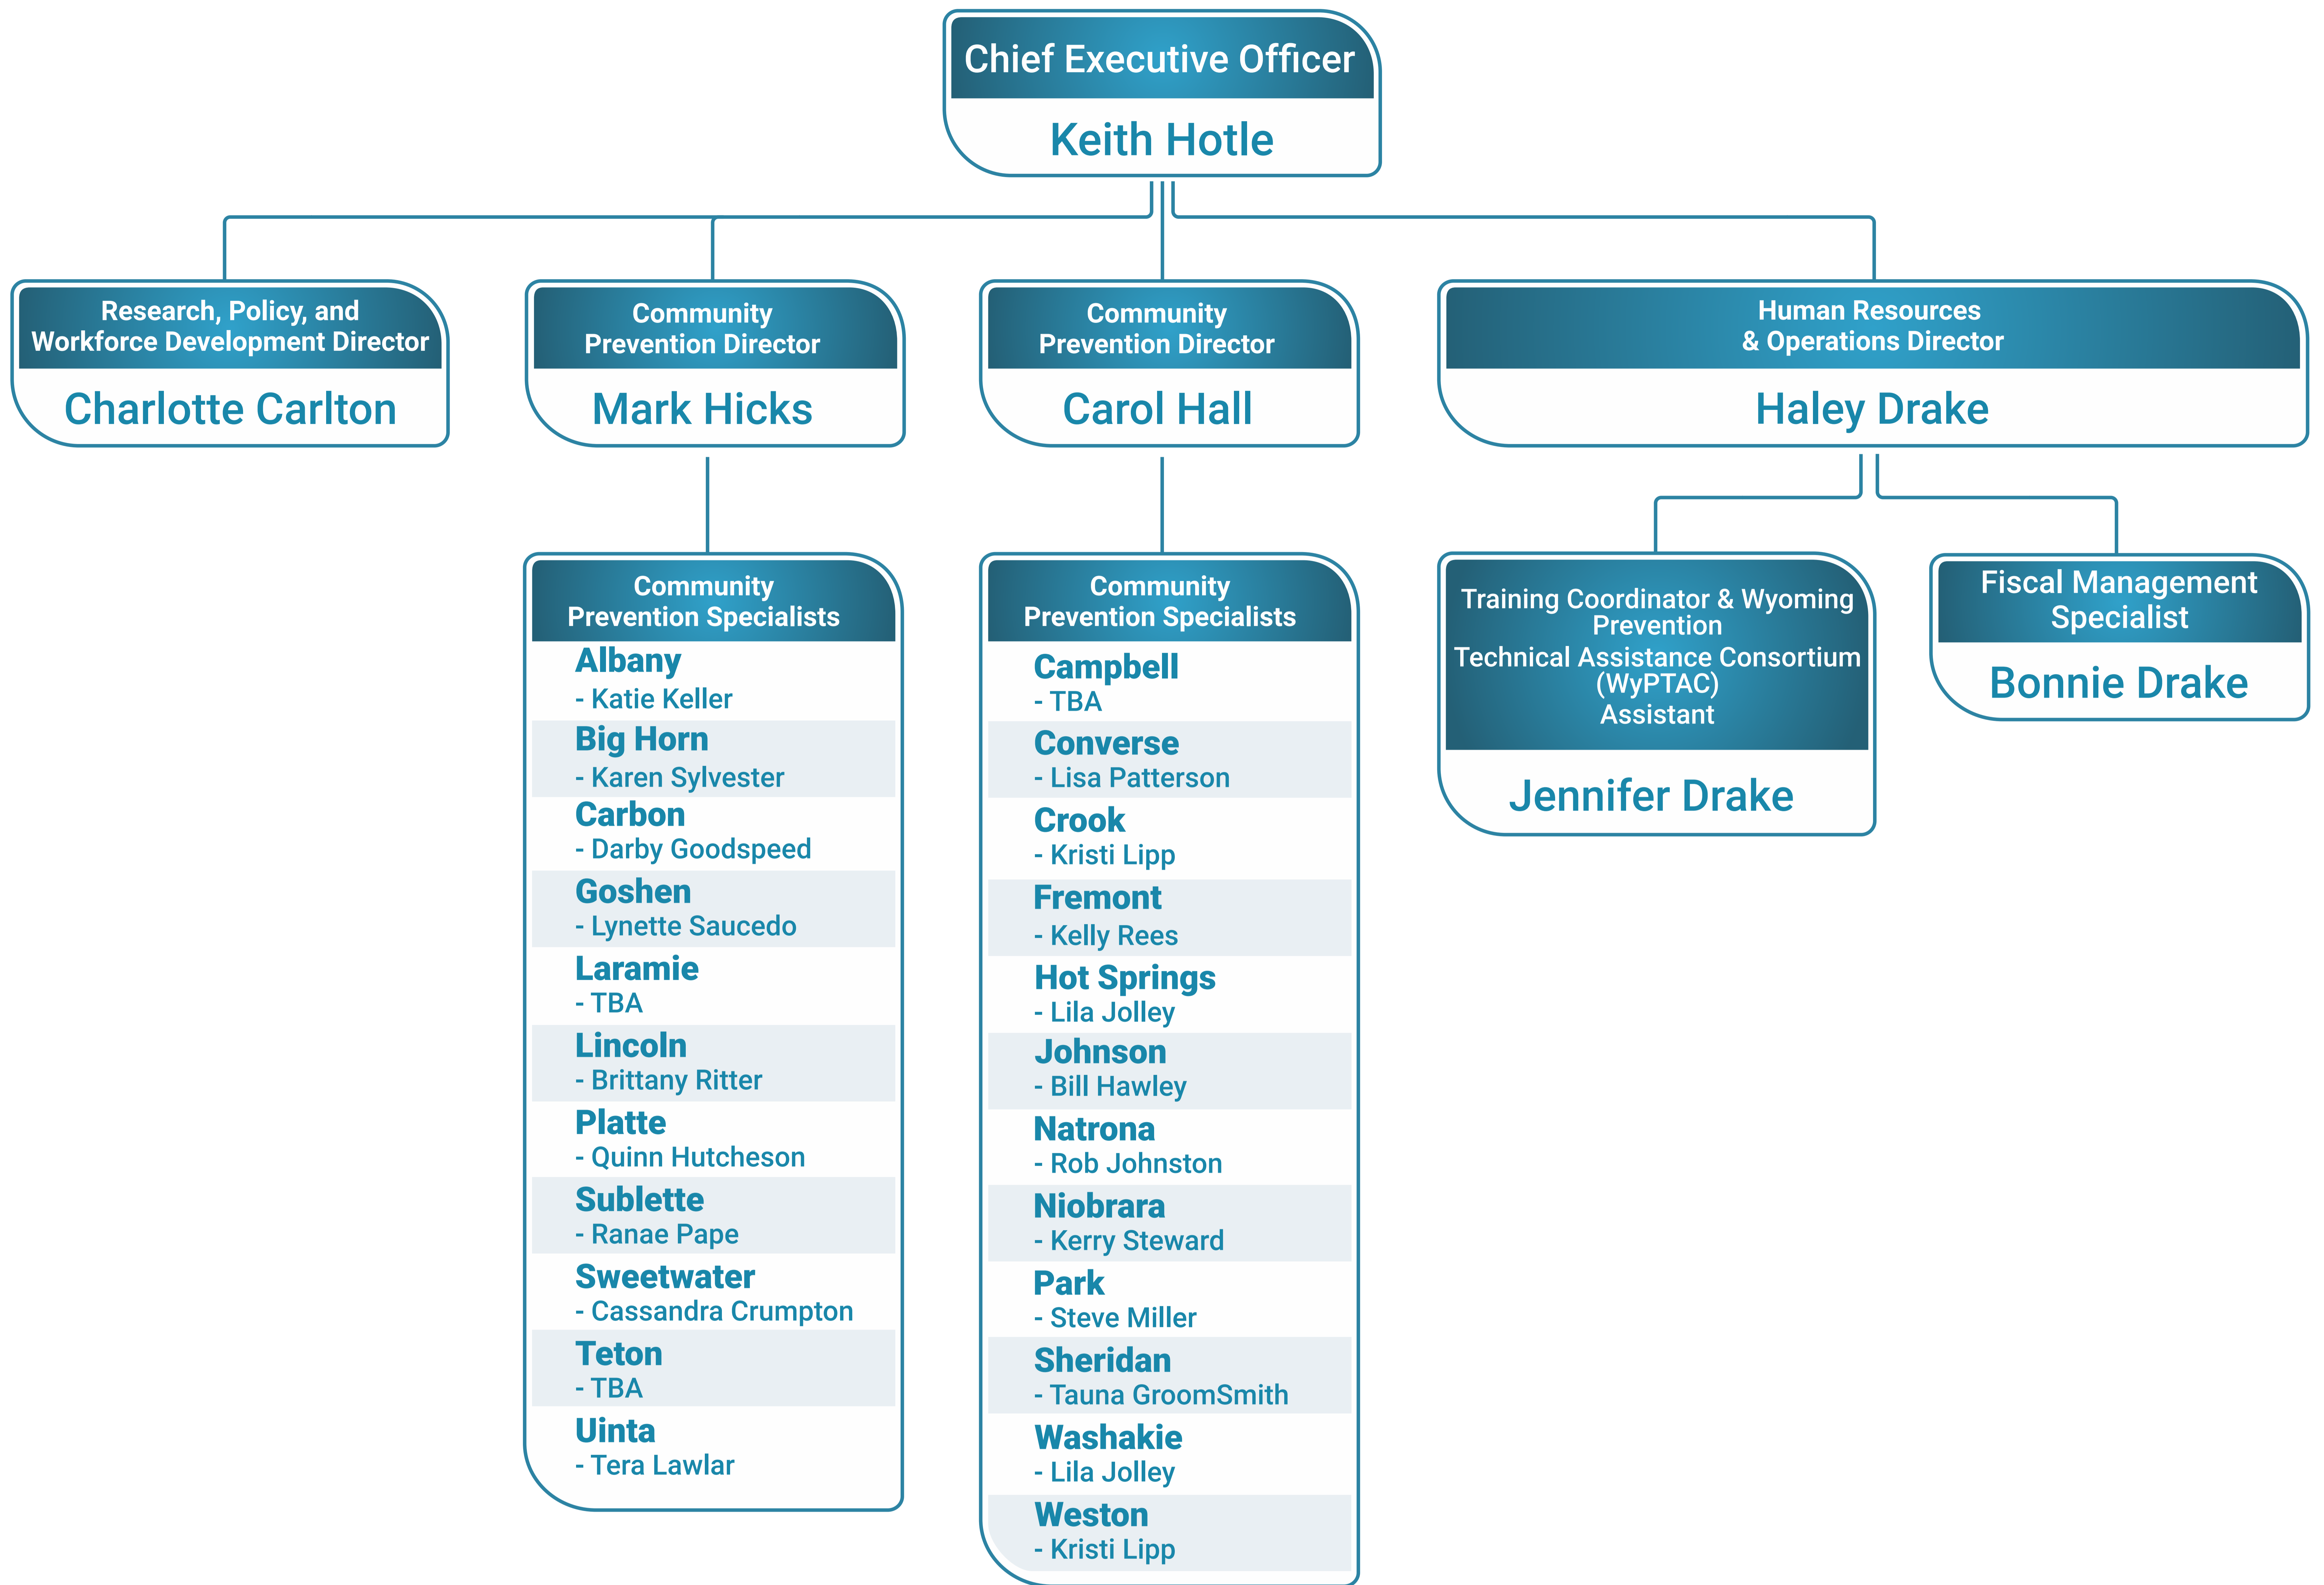

PMO ORGANIZATIONAL CHART

Independent Consultants

Toni Cervenka

Financial Management Consultant

Tracy Young

Community Engagement and Coalition Support Consultant

Megan Zaharas

Strategy Management, Data and Reporting Systems Consultant